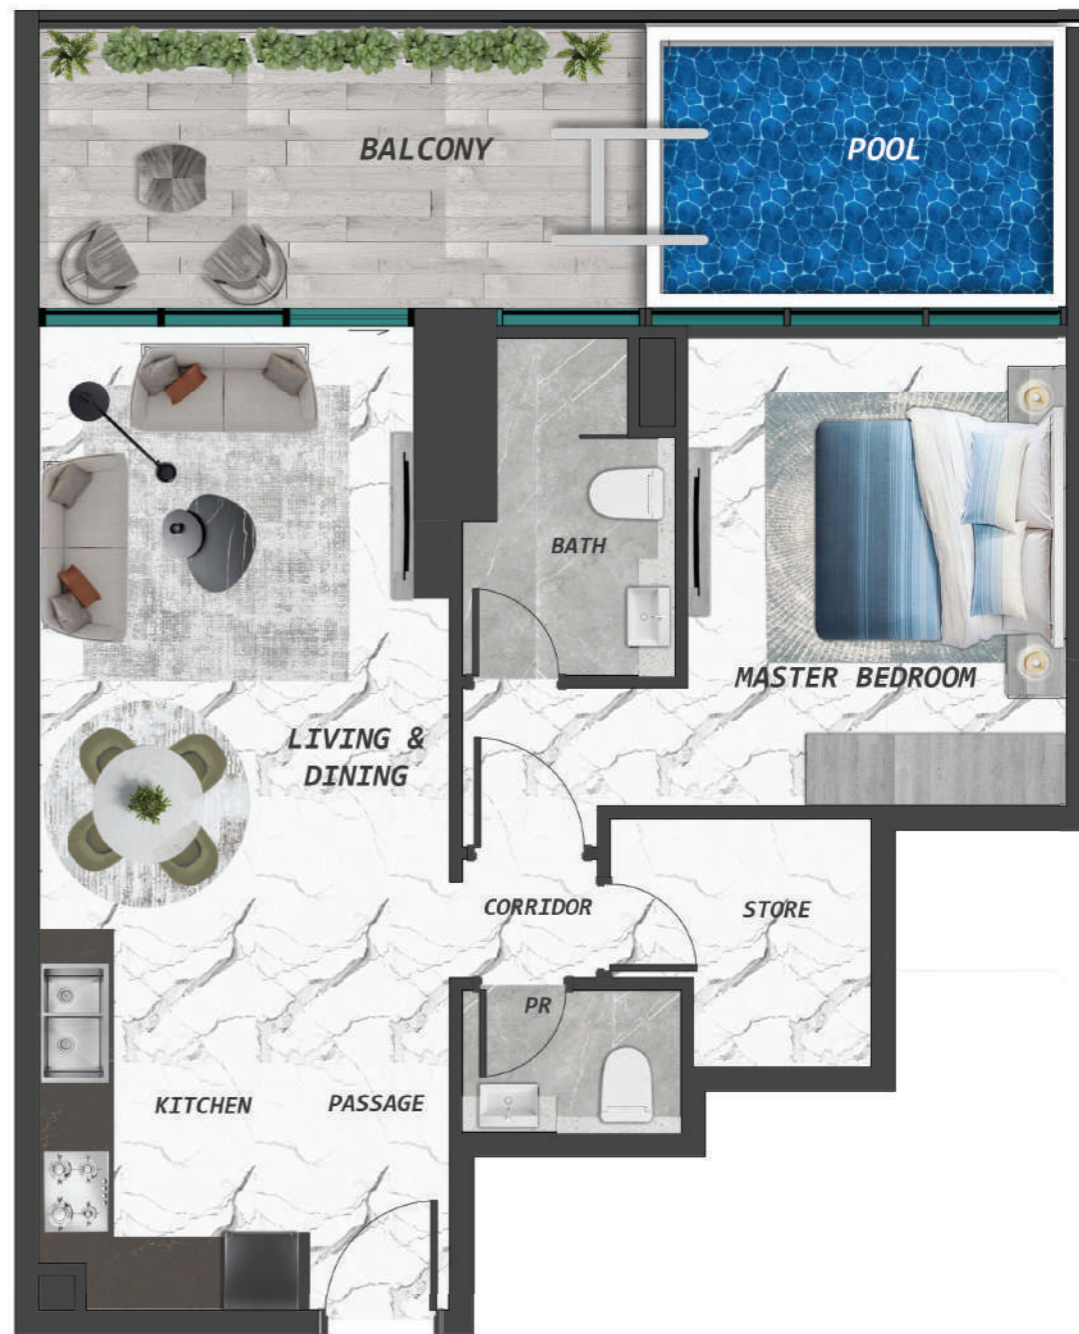

DECIDE

NO PAIN
NO GAIN

LET'S GO

DISCOVER THE ESSENCE OF LIVING

Experience the joy of modern living at SAMANA Lake Views 2, where every day is a celebration. Explore the scenic beauty of our surroundings, with lush greenery and stunning architecture creating a backdrop for unforgettable moments. Embrace the perfect blend of adventure and equanimity, where life's simple pleasures are elevated to new heights.

UNITS LAYOUT

STUDIO WITH POOL

1 BEDROOM WITH POOL

2 BEDROOM WITH POOL

SAMANA

SAMANA

DEVELOPERS