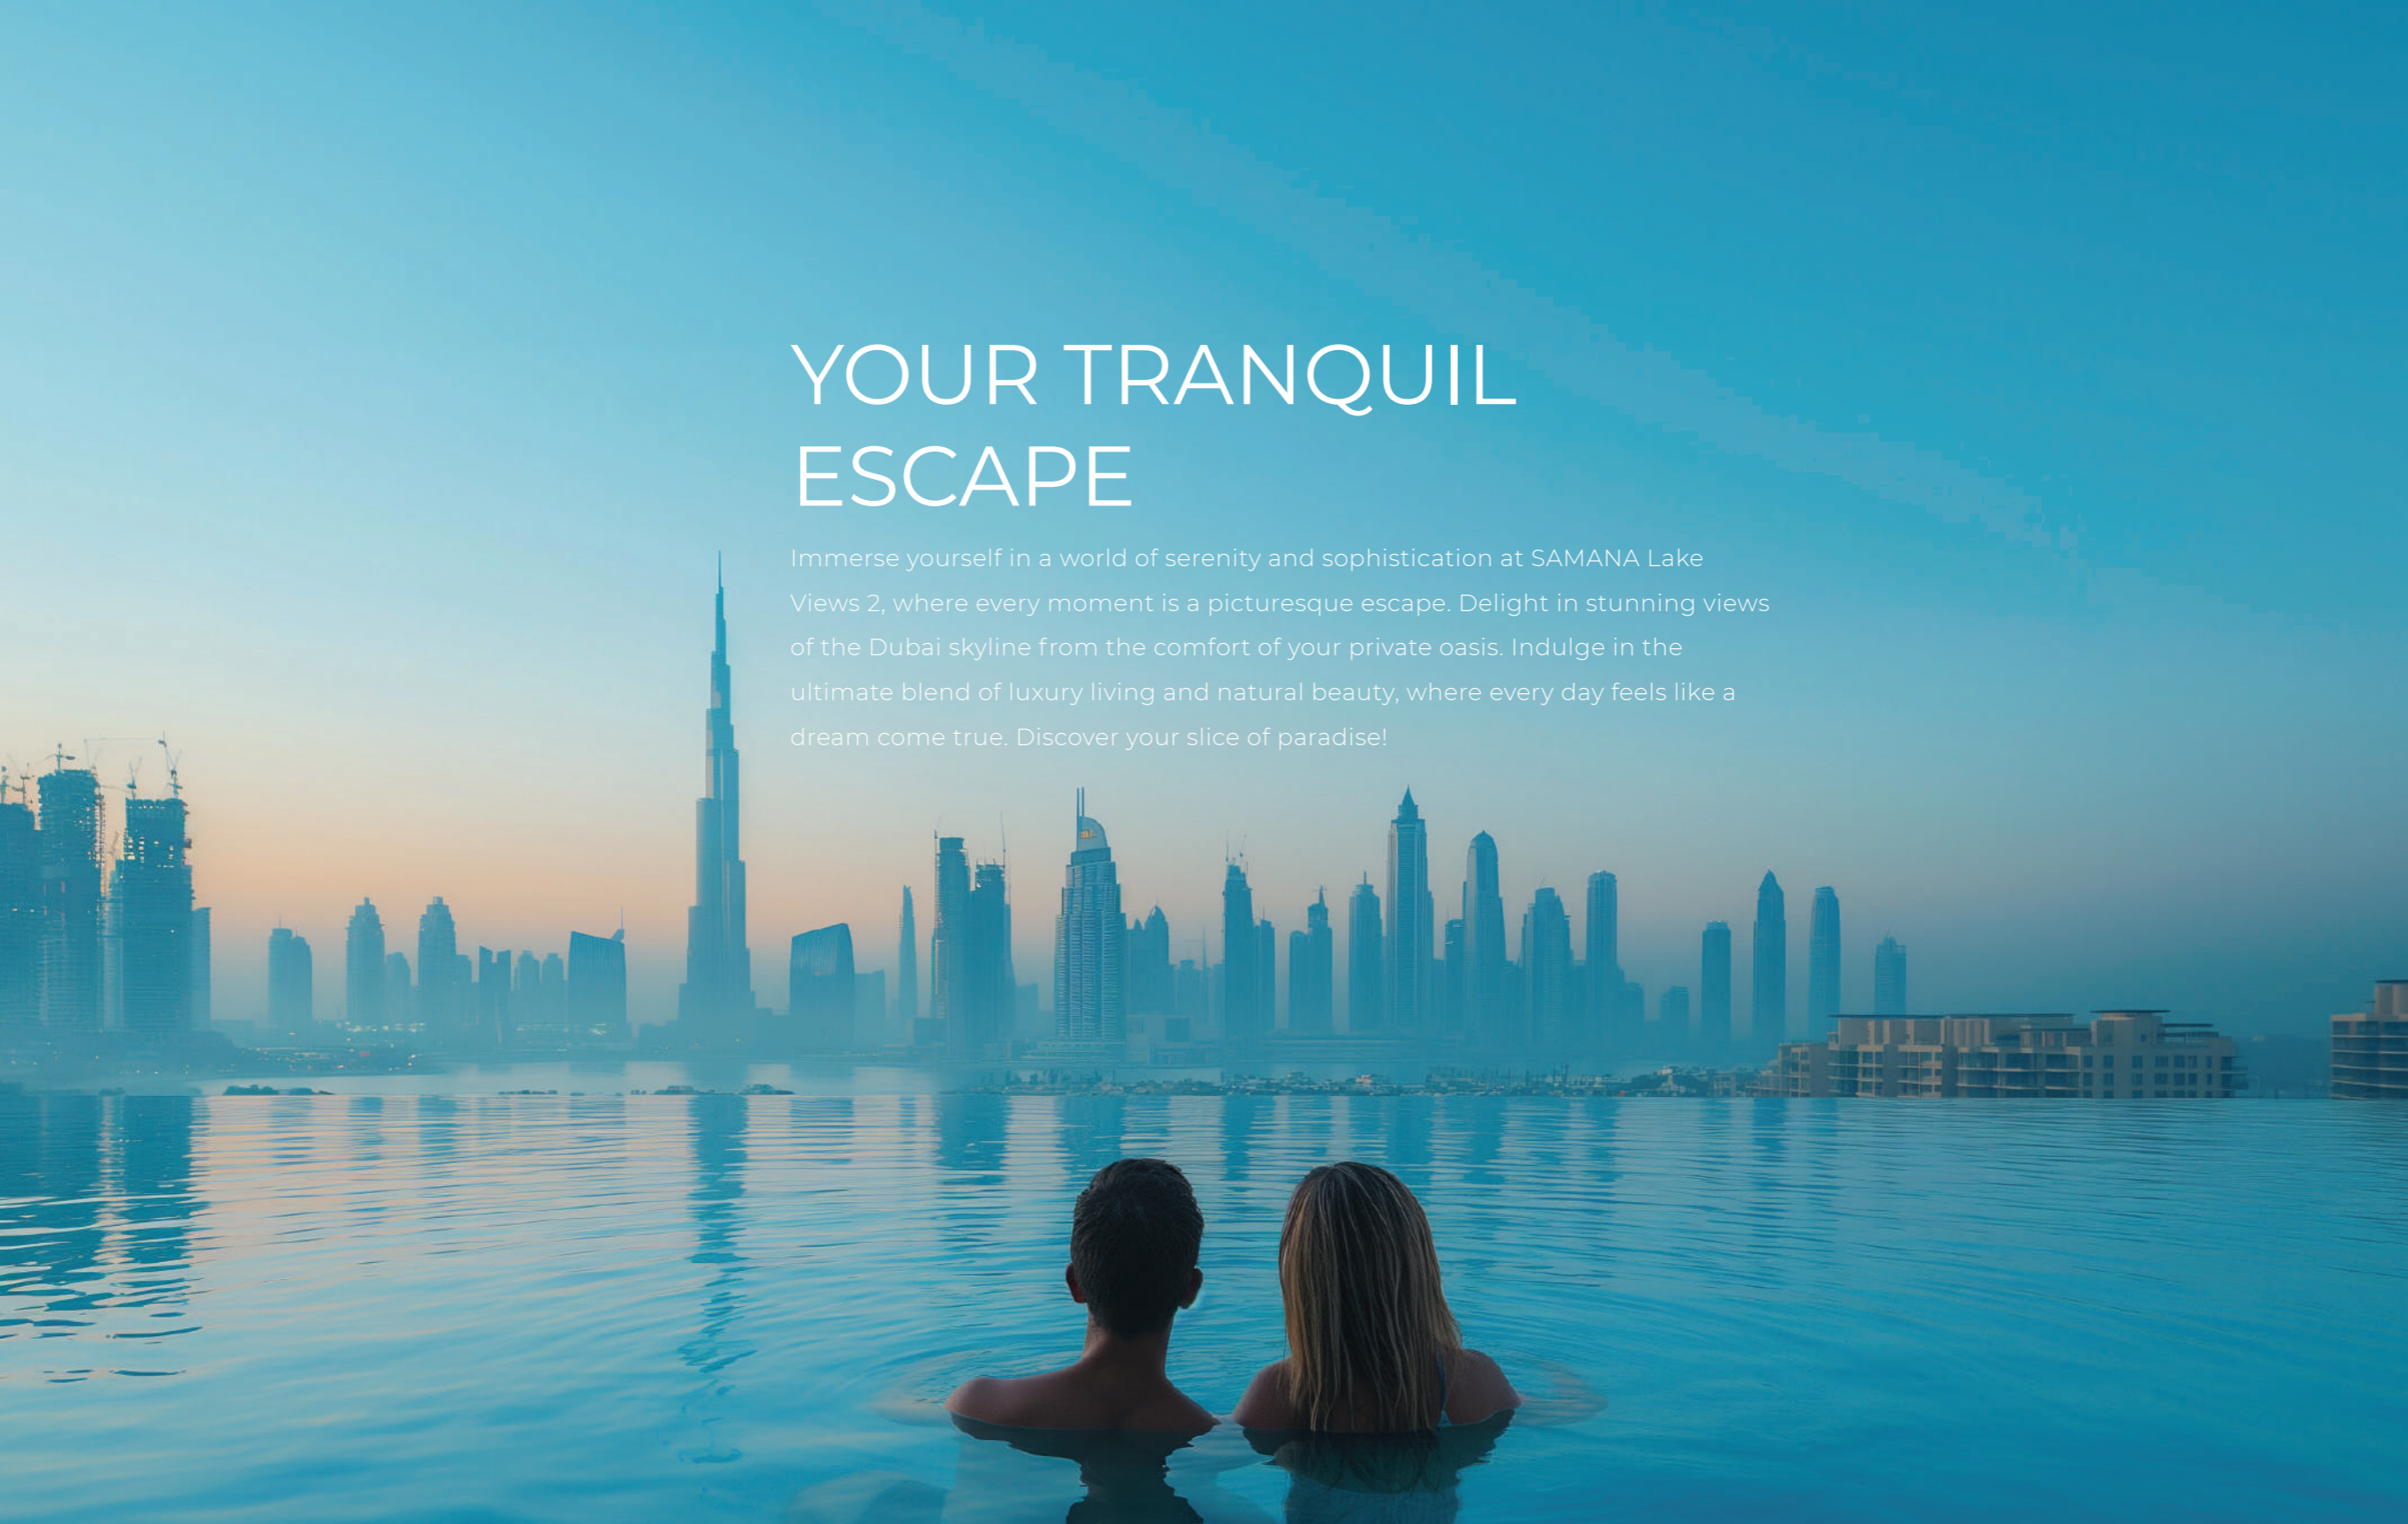

MAJESTIC IMPRESSIONS

An architectural masterpiece, SAMANA Lake Views 2 is a beacon of modern design and luxury living. With its striking facade and meticulous attention to detail, this iconic project sets a new standard of sophistication in Dubai's skyline. Welcome home to a new era of elegance.

YOUR TRANQUIL ESCAPE

Immerse yourself in a world of serenity and sophistication at SAMANA Lake Views 2, where every moment is a picturesque escape. Delight in stunning views of the Dubai skyline from the comfort of your private oasis. Indulge in the ultimate blend of luxury living and natural beauty, where every day feels like a dream come true. Discover your slice of paradise!

SAMANA

SOULFUL SERENITY

Find your inner peace amidst the gentle ripples and tranquil surroundings that envelop you as you immerse yourself in pure bliss. With every moment spent in our idyllic oasis, discover a deeper connection to nature and a renewed sense of harmony. Experience the ultimate escape from the everyday hustle and bustle at SAMANA Lake Views.

DECIDE

NO PAIN
NO GAIN

LET'S GO

DISCOVER THE ESSENCE OF LIVING

Experience the joy of modern living at SAMANA Lake Views 2, where every day is a celebration. Explore the scenic beauty of our surroundings, with lush greenery and stunning architecture creating a backdrop for unforgettable moments. Embrace the perfect blend of adventure and equanimity, where life's simple pleasures are elevated to new heights.